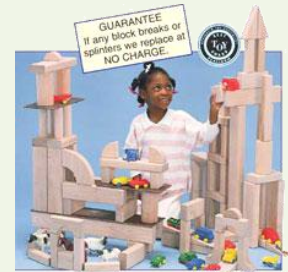

The BLOCK Fest™ Exhibit Package

includes:

Wood Unit Blocks

193 PIECES

Precision-made, straight-grained, kiln dried, hardwood blocks with sanded, beveled edges. Unit block standard size is $1\frac{3}{8}'' \times 2\frac{3}{4}'' \times 5\frac{1}{2}''$; all others are multiples or divisions of this size.

Colored See-Through Blocks

21 PIECES

Crafted of hardwood with an acrylic panel in red, yellow, or blue and scaled in size to unit blocks. *(Figure not included)*

Soft Big Blocks

64 PIECES

Soft, lightweight, jumbo blocks made of dense, non-toxic foam, in colorful, geometric shapes, 4" thick. Largest block is 22".

Soft and Still Blocks

136 PIECES

These colored, lightweight, dense foam blocks, in 10 shapes, sizes $1\frac{1}{2}''$ to $6\frac{1}{4}''$.

Giant Constructive Blocks

72 PIECES

Sturdy, durable indoor hollow blocks, printed to resemble red bricks, made of heavy carton stock. Each block is $12'' \times 6'' \times 4''$.